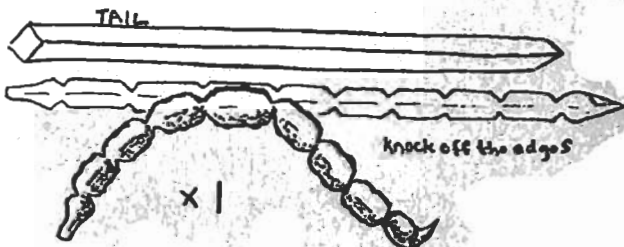

BARK SCORPION

daleharvium arizonabiusus L.
(subspecies dossigan)

chisel
punch
curve
sculpt

taper
fuller
rivet
sculpt
tenon

d.w.harvey

Ed note: Those attending the November demo got to see examples of Dale Harvey's exceptional drawing talent. Dale has agreed to provide the AH with drawings on a regular basis. We are looking forward to including new ones in each issue. John Doss is helping with the technical aspect of converting the poster size drawings to digital format suitable for publishing.

FOLD FORM JUNK YARD

daleharvelum keithensis

ORH
EFGN

SCORPION

SCULPT THE STINGER

FULLER