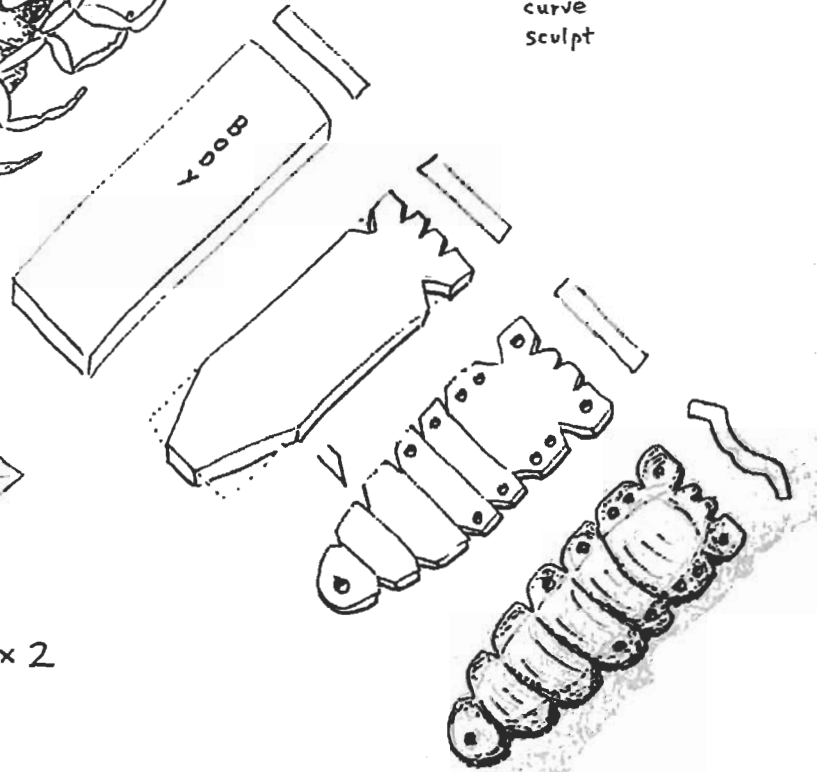

BARK SCORPION

daleharvium arizonabiusus L.
(subspecies dossigan)

chisel
punch
curve
sculpt

taper
fuller
rivet
sculpt
tenon

d.w.harvey

Ed note: Those attending the November demo got to see examples of Dale Harvey's exceptional drawing talent. Dale has agreed to provide the AH with drawings on a regular basis. We are looking forward to including new ones in each issue. John Doss is helping with the technical aspect of converting the poster size drawings to digital format suitable for publishing.

FOLD FORM JUNK YARD

daleharvelum keithensis

ORH
EFGN

SCORPION

SCULPT THE STINGER

FULLER