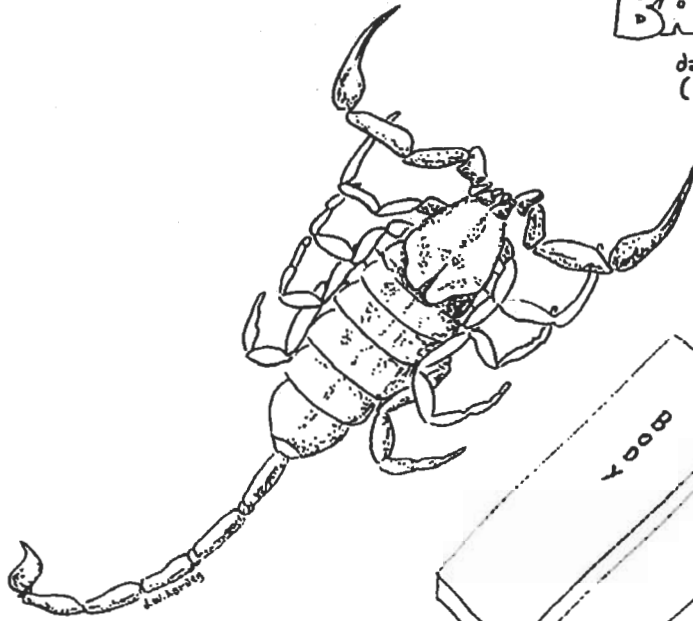

BARK SCORPION

daleharvium arizonabiusus L.
(subspecies dossigan)

chisel
punch
curve
sculpt

taper
fuller
rivet
sculpt
tenon

d.w.harvey

Ed note: Those attending the November demo got to see examples of Dale Harvey's exceptional drawing talent. Dale has agreed to provide the AH with drawings on a regular basis. We are looking forward to including new ones in each issue. John Doss is helping with the technical aspect of converting the poster size drawings to digital format suitable for publishing.

FOLD FORM JUNK YARD

daleharvelum keithensis

ORH
EFGN

SCORPION

SCULPT THE STINGER

FULLER