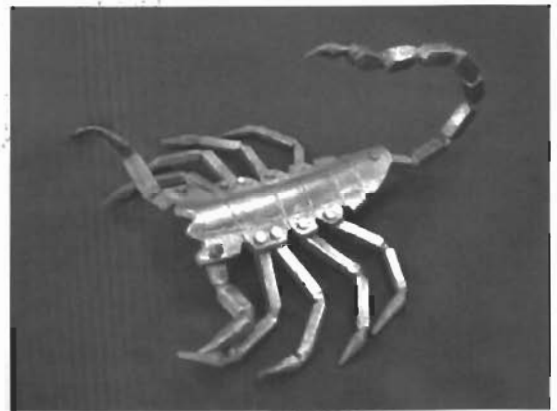

BARK SCORPION

daleharvium arizonabiusus L.
(subspecies dossigan)

chisel
punch
curve
sculpt

taper
fuller
rivet
sculpt
tenon

d.w.harvey

Ed note: Those attending the November demo got to see examples of Dale Harvey's exceptional drawing talent. Dale has agreed to provide the AH with drawings on a regular basis. We are looking forward to including new ones in each issue. John Doss is helping with the technical aspect of converting the poster size drawings to digital format suitable for publishing.

FOLD FORM JUNK YARD

daleharvelum keithensis

ORH
EFGN

SCORPION

SCULPT THE STINGER

FULLER