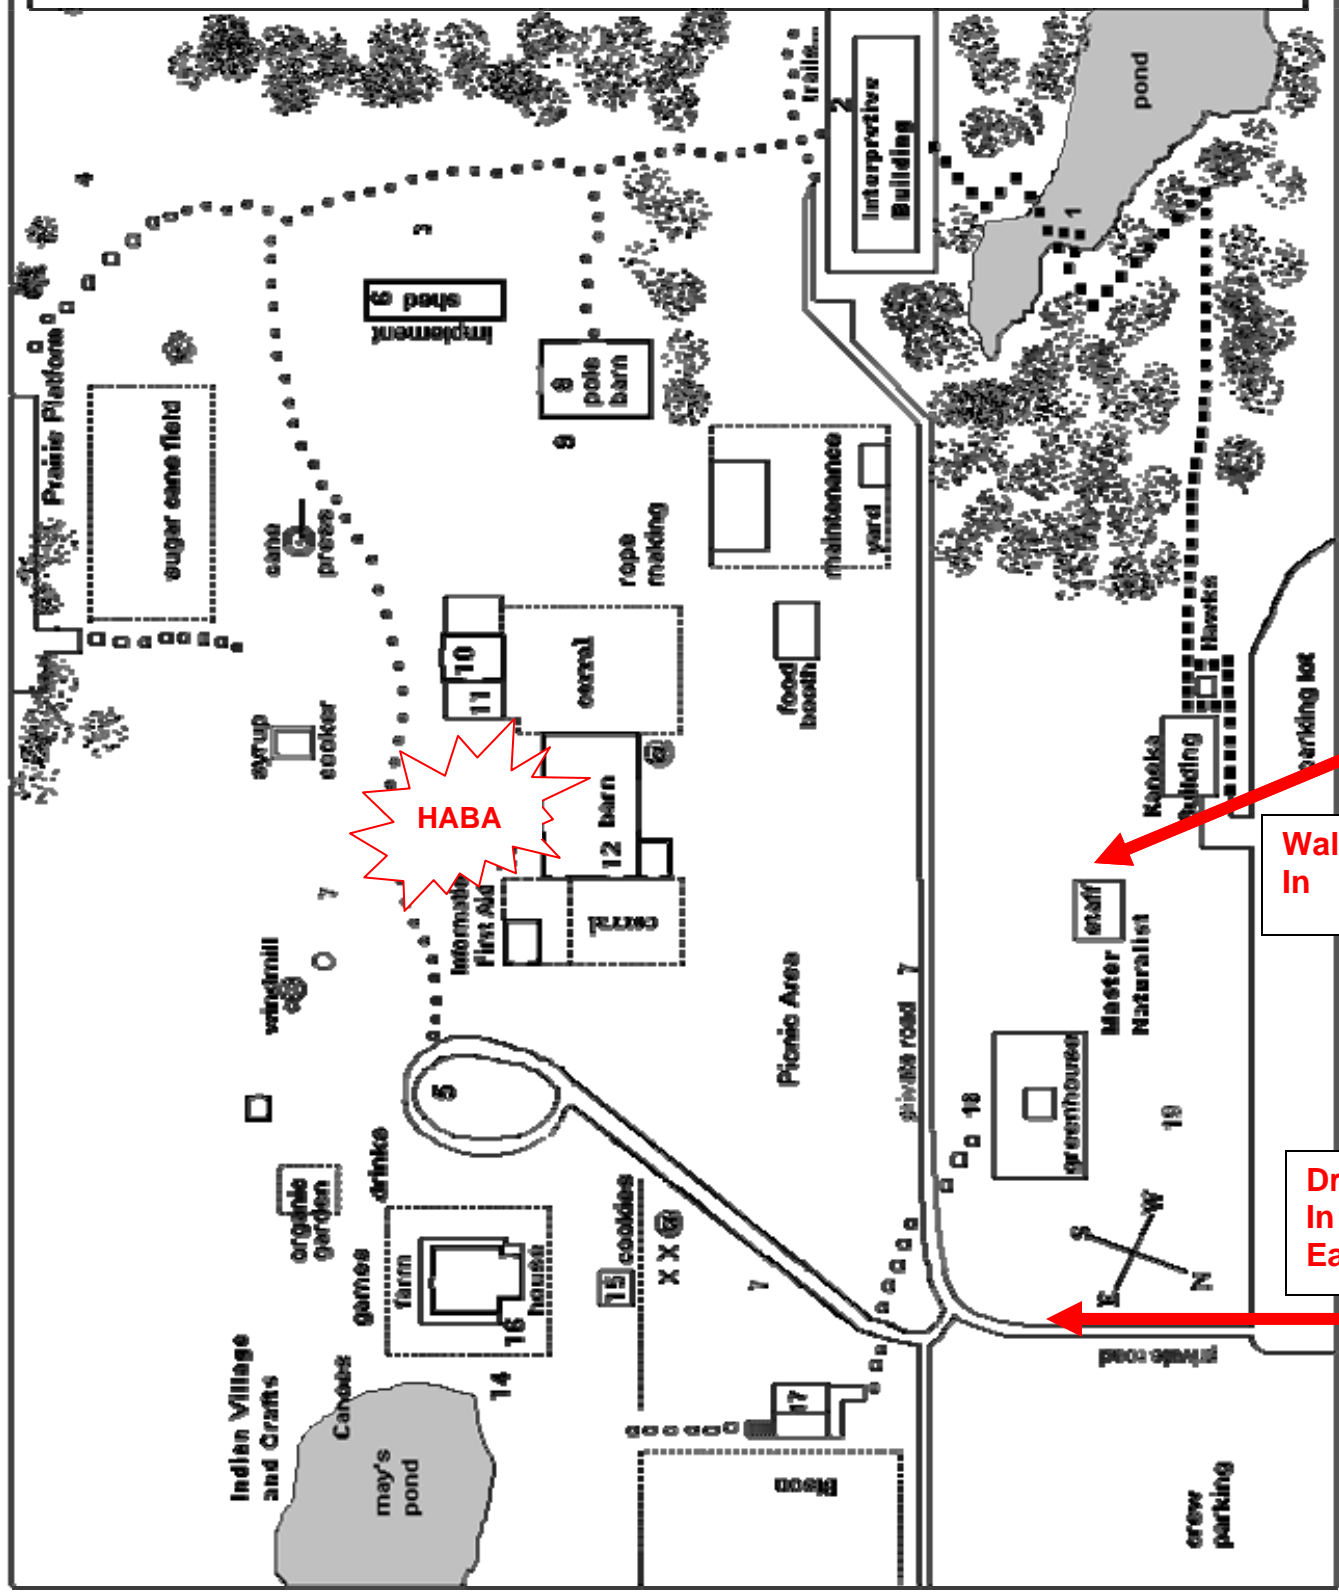

Activity Locations

- 1 Musicians - Sunday
- 2 Wood Turners
- 3 Antique Machines
- 4 Draft horses
- 5 Wagon Ride
- 6 Vendors
- 7 Antique Tractors
- 8 Weavers Spinners
- 9 Basket Making
- 10 Quilting
- 11 Blacksmith
- 12 Petting Animals
- 13 Cup Cake Walk
- 14 Children's Crafts
- 15 Chickens
- 16 Candles, Soap
- 17 Pie Eating Contests
- 18 Dancers
- 19 Produce Stand

Legend

- Trees etc
- Fence
- Path
- Boardwalk
- X Porta-Potty
- Hand Wash Station

HABA

Walk In

Drive In Early